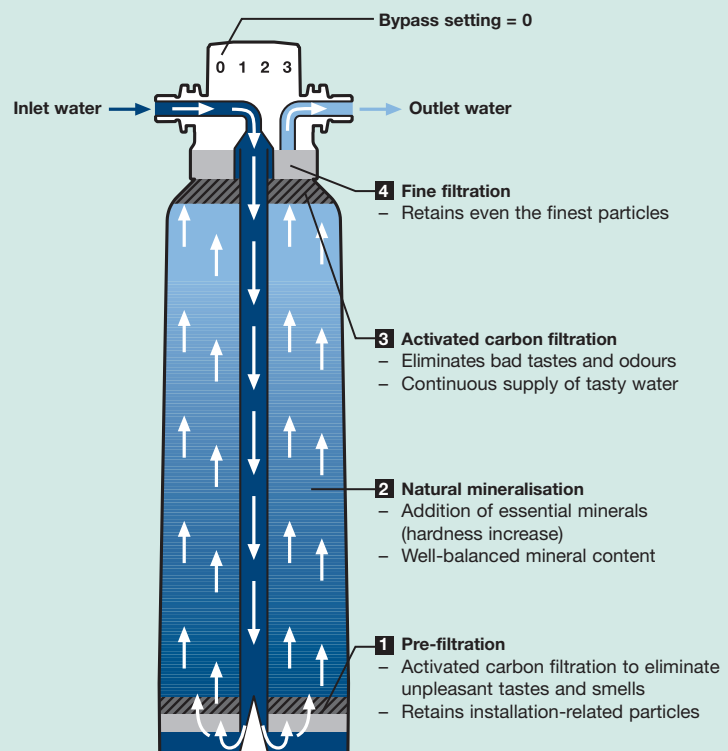

Structure of a BWT bestmin filter cartridge